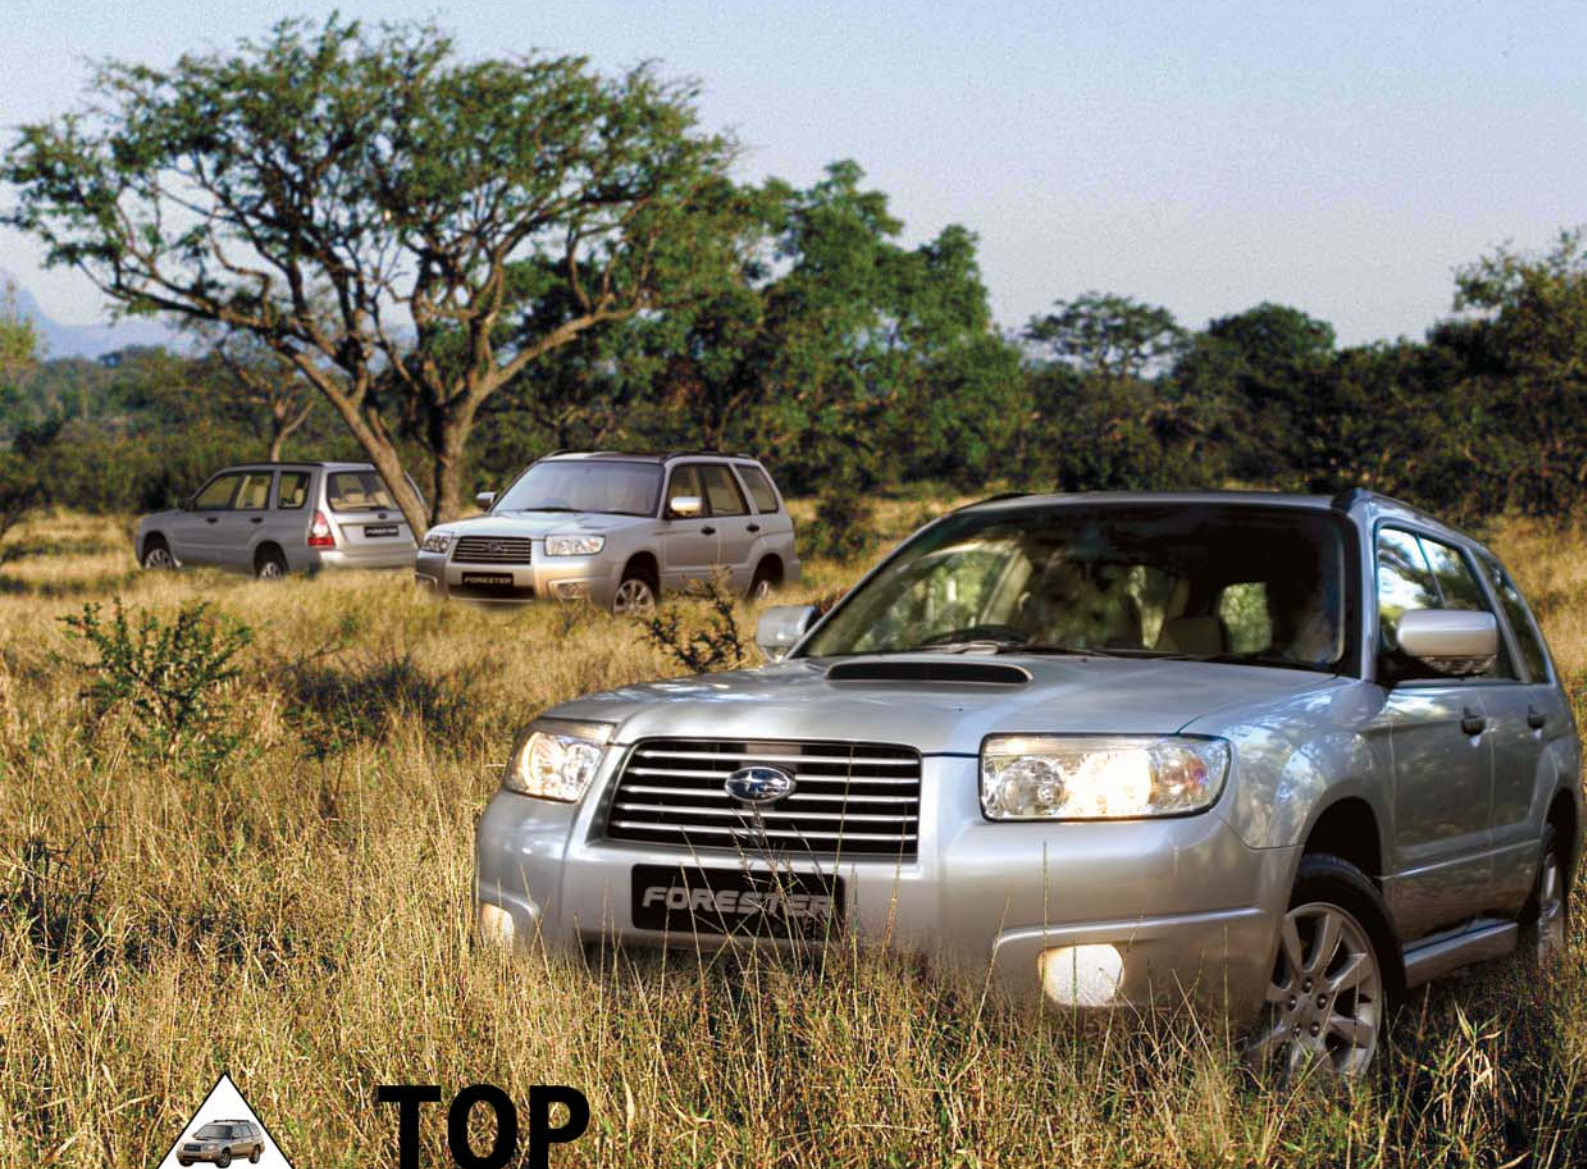

FORESTER

just unleashed

**From
R245 000**

TOP
of the food chain

It's a jungle out there but we all need more than just our creature comforts...

The new Forester is a genuine crossover vehicle, merging high performance with extreme comfort, fuel economy and a superior blend of active and passive safety. The Forester is the pride of its class in a fiercely competitive market, rated Best Compact SUV by CAR magazine for three consecutive years, 2003, 2004 & 2005. The revamped Forester range comes in 2.5-litre engine, manual and automatic naturally aspirated versions with low-range transfer box in the manuals. The turbocharged versions come with five-speed manual and four speed SportShift automatic. The superior drivetrain behaviour relies on animal instinct, giving absolute control to its master while on the prowl. The symmetry of the Forester's natural balance allows you to experience a perfect drive through golden savannahs or cities of industry.

Now is the time for you to hunt the Forester, at the nearest Subaru dealer.

*Manufacturer Warranty (100 000km/3 years) | Full Maintenance Plan (63 000km/3 years)

*Terms and conditions apply

Dealers: | Bryanston Tel: (011) 463 4603, Linbro Park Tel: (011) 608 6318,
Midrand Tel: (011) 805 2121, Pretoria Tel: (012) 342 9602